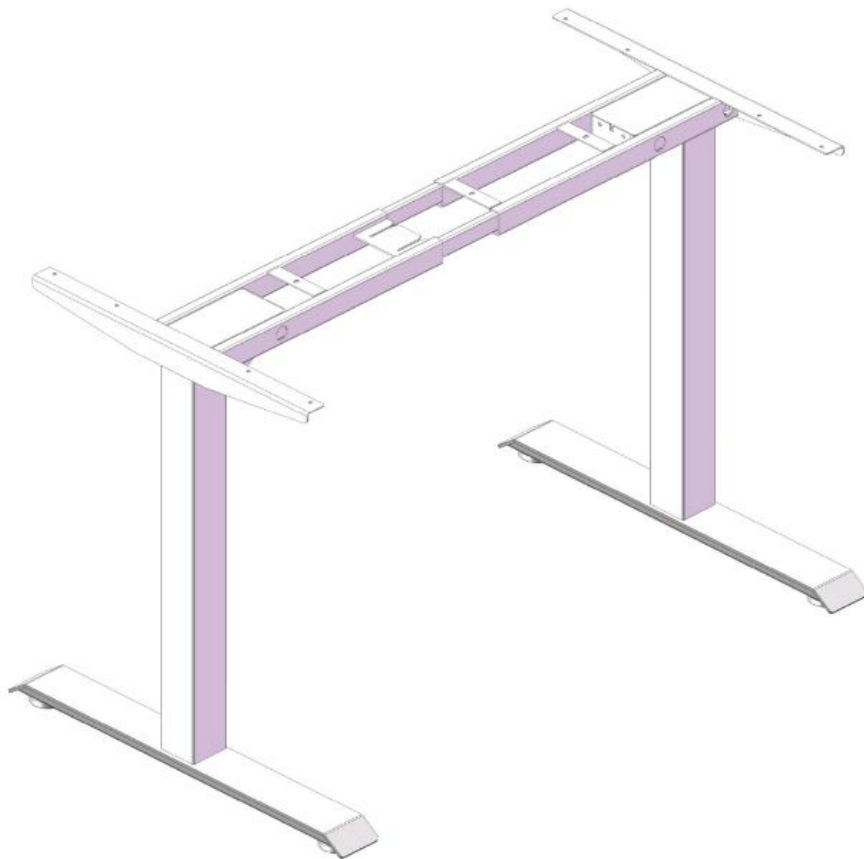

## Fixed Height Desk Frame

# Technical Specifications

Load Capacity:

140KG

Desk Surface Height:

740MM