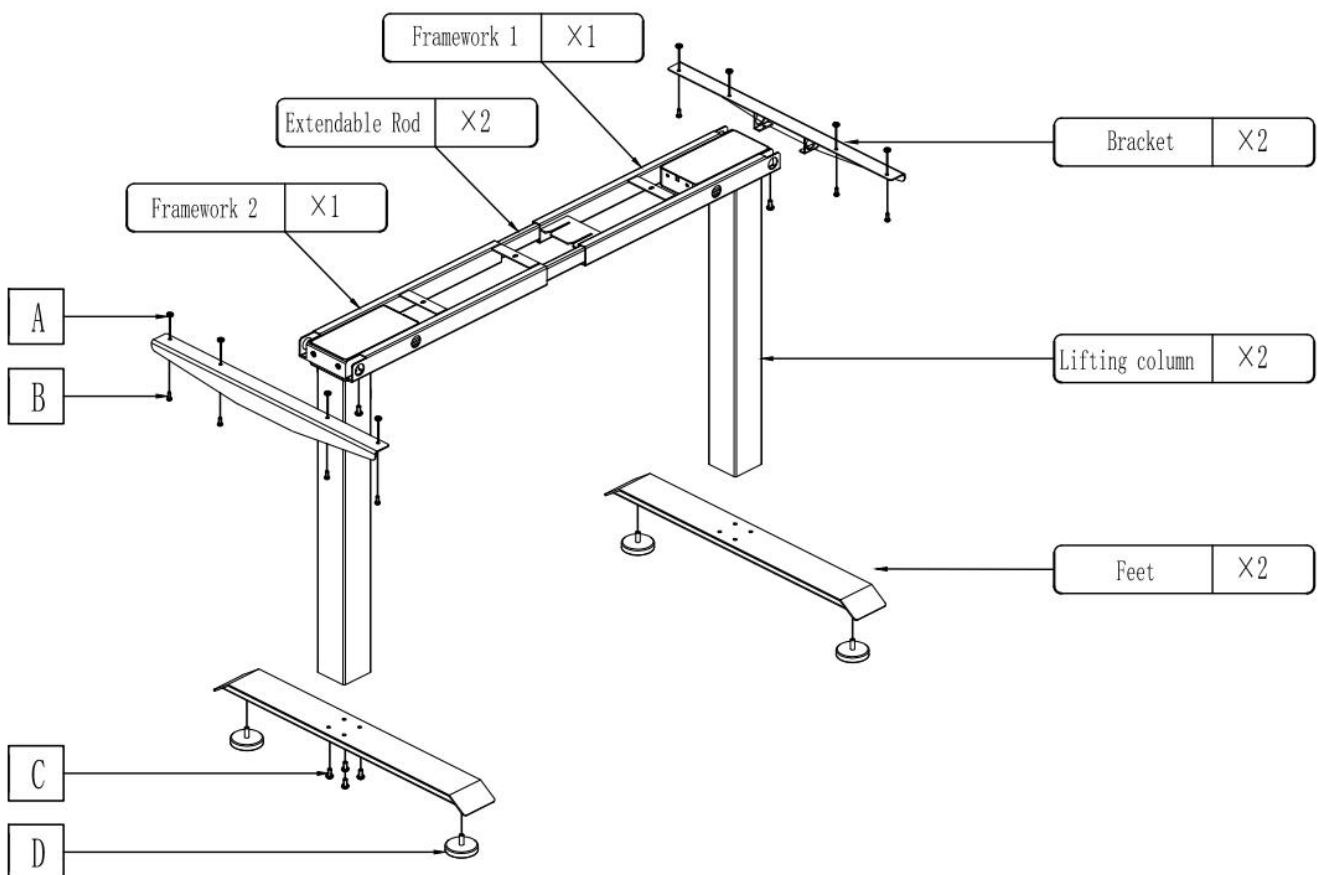

# Technical Specifications

Load Capacity:

140KG

Desk Surface Height:

740MM

## Part Listing

A	X11	B	X11	C	X12	D	X4	E	X1
									

# Assembly Instructions

1STEP

E X1

2STEP

E X1

3STEP

C X4

E X1