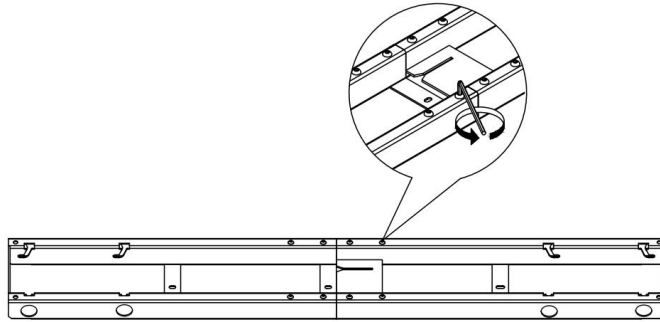

Assembly Instructions

1STEP

E X1